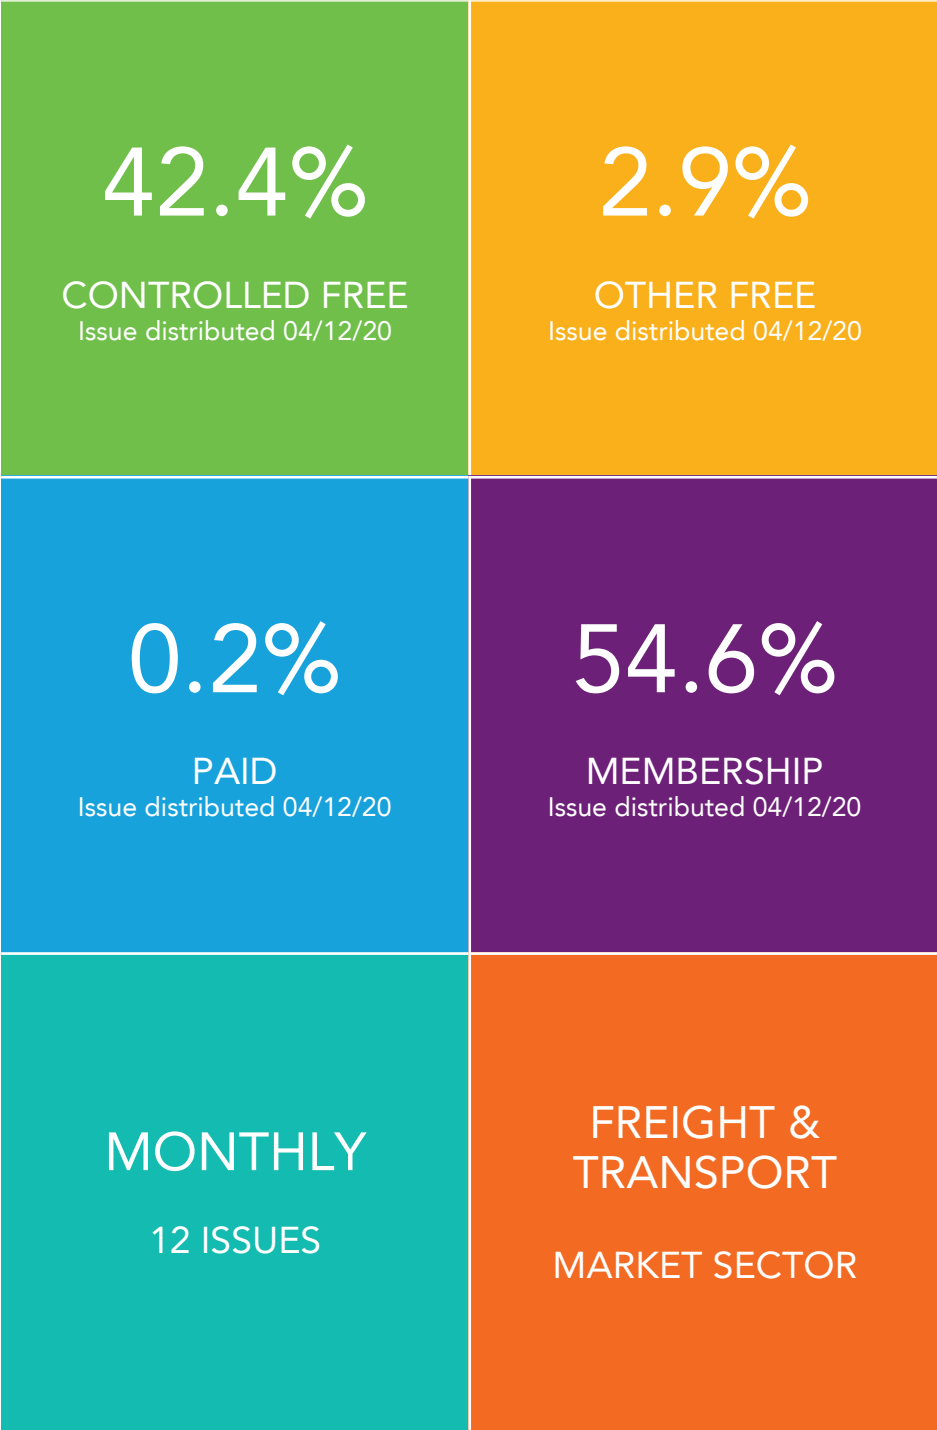

TRANSPORT ENGINEER

JANUARY TO DECEMBER 2020

Transport Engineer has reported in accordance with ABC's industry-agreed standards for Business Magazines

13,236

CIRCULATION
(AVERAGE PER ISSUE)

For more information:

MA Business Ltd on behalf of Society of Operations Engineers

soe@soe.org.uk

www.soe.org.uk

020 7630 1111

Issued: 08 Feb 2021

www.abc.org.uk