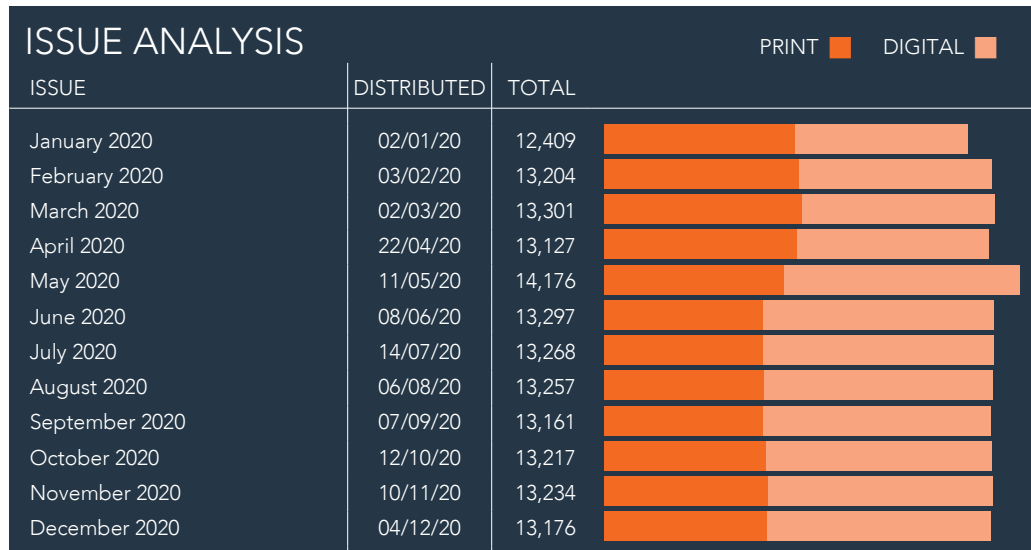

12,802 individuals were analysed (97% of the audit issue)

GEOGRAPHIC ANALYSIS

Europe	153
North America	26
Central & South America	2
Australasia & Pacific	46
Asia	2
South East Asia & Pacific Rim	107
Africa	31
Middle East & North Africa	5

AVERAGE CIRCULATION ANALYSIS

	TOTAL	UNITED KINGDOM	OTHER COUNTRIES
AVERAGE CIRCULATION	13,236	12,819	417
PRINT EDITION	5,897	5,721	176
DIGITAL EDITION	7,339	7,098	241

About this certificate

This certificate, issued 08/02/21, has been produced from data declared by Society of Operations Engineers as being prepared in accordance with the ABC Reporting Standards. If a subsequent audit or inspection reveals a material inaccuracy we will publish an updated certificate.