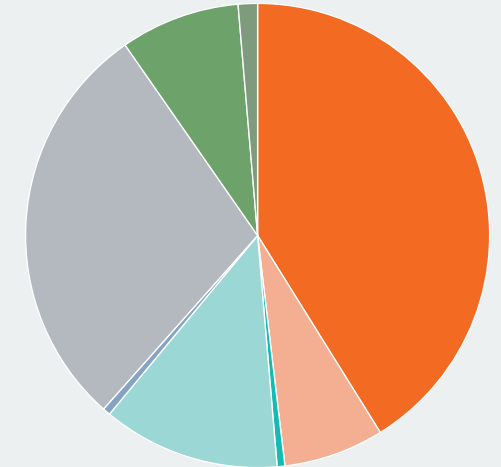

AUDIT ISSUE ANALYSIS

FREE COPIES DESCRIPTION

CONTROLLED: Directors, managers, engineers and other individuals who directly control, perform or influence the fleet management, operations, purchasing or maintenance functions in UK sites operating a fleet of commercial vehicles.

MEMBERSHIP INFORMATION

This is the official publication of ITRE - Institute of Road Transport Engineers and copies are circulated as a member benefit

GEOGRAPHIC ANALYSIS

PRINT ■ DIGITAL ■

REGION/AREA	TOTAL
United Kingdom	12,802
East Anglia	652
East Midlands	1,248
London	294
Midlands	1,267
North West	1,406
Northern	591
South East	3,094
South West	1,266
Yorkshire	1,078
Northern Ireland	346
Scotland	955
Wales	603
Other UK	2

12,802 individuals were analysed (97% of the audit issue)

GEOGRAPHIC ANALYSIS

Europe	153
North America	26
Central & South America	2
Australasia & Pacific	46
Asia	2
South East Asia & Pacific Rim	107
Africa	31
Middle East & North Africa	5