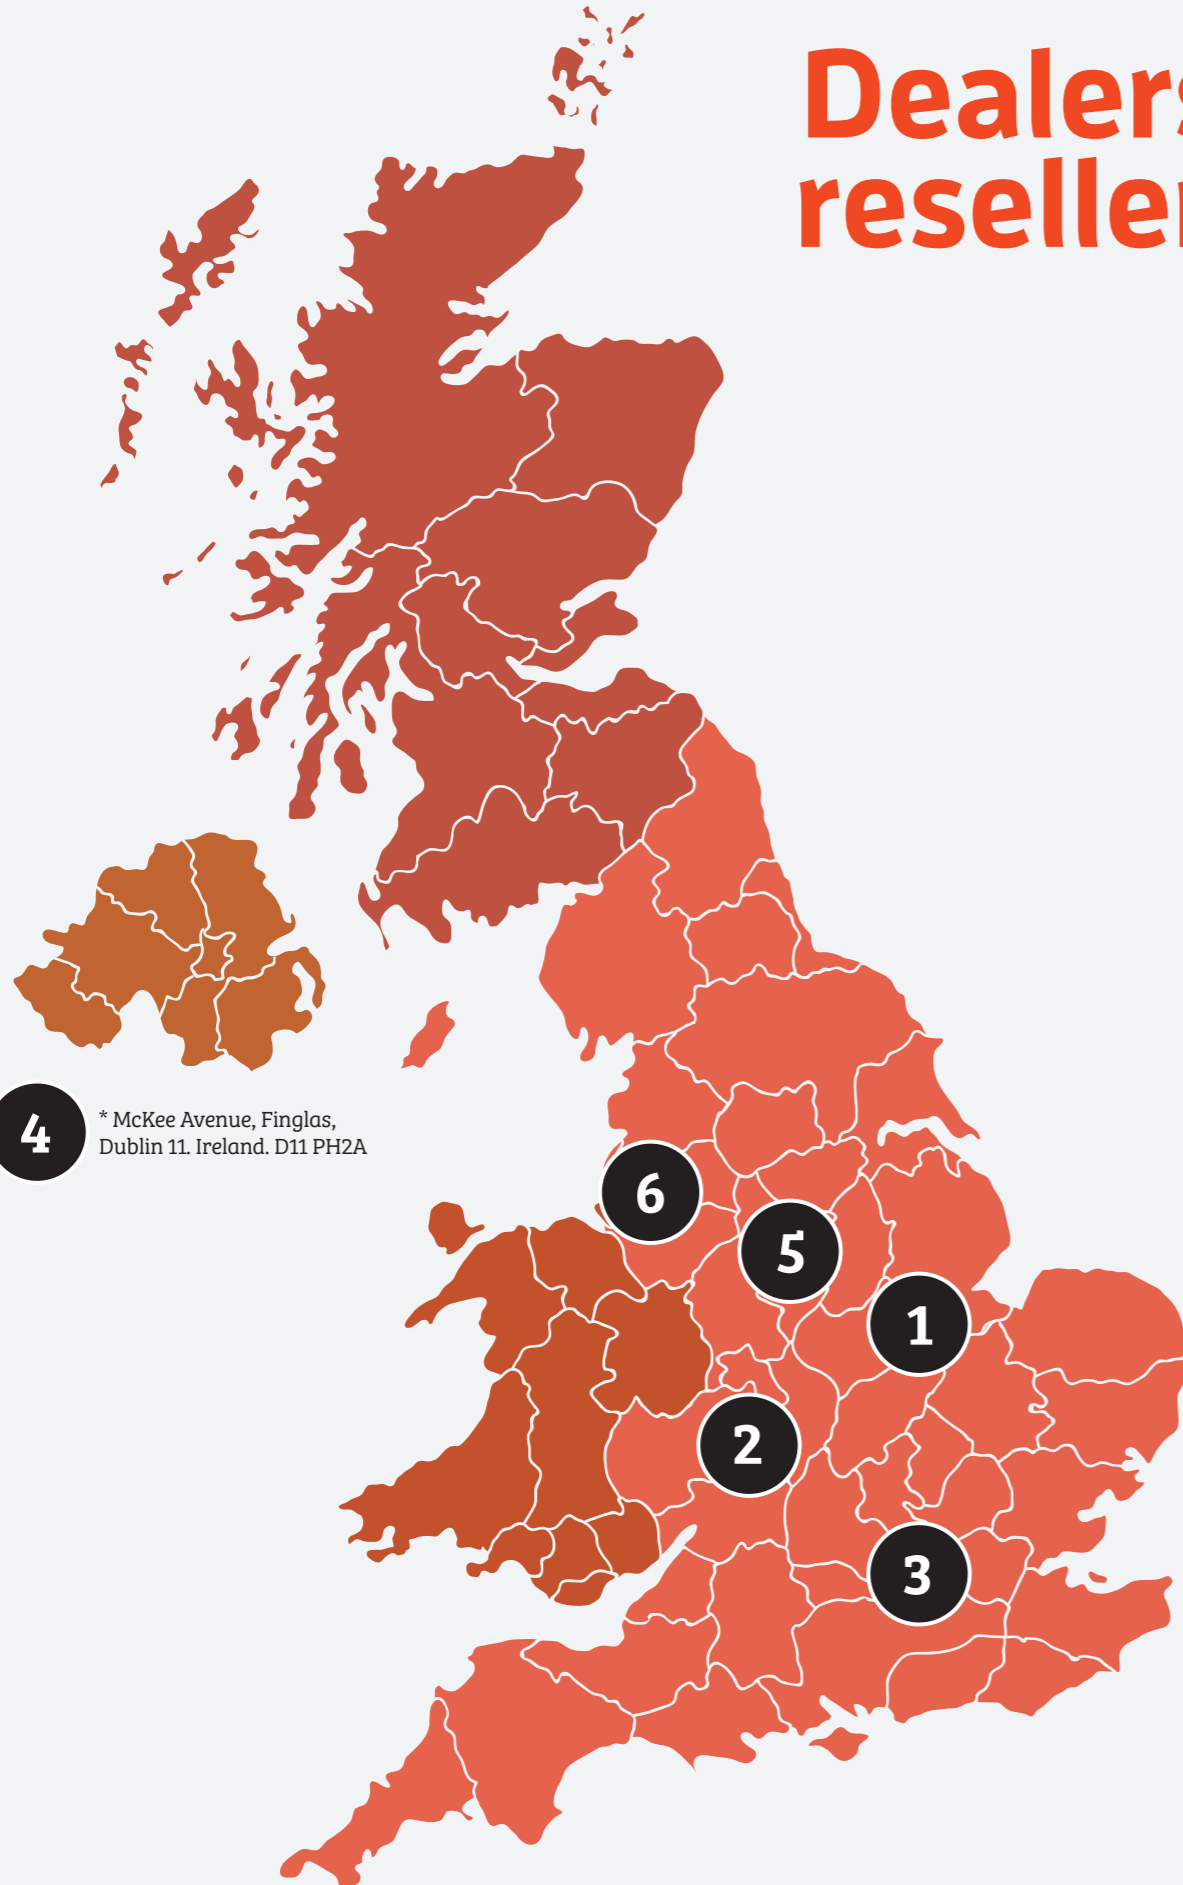

Dealers/ resellers

1 Roadphone NRB
Main verticals served: Corporate banks, power & energy, events, tall & complex buildings, and agriculture
Main brands stocked: Motorola Solutions – Platinum Reseller
Services offered: Ultra-resilient, feature-rich communications through its Endurance Technology® range, DMR Tier III and Capacity Max deployment, consultancy and site surveys, leaky feeder and distributed antenna system deployment.